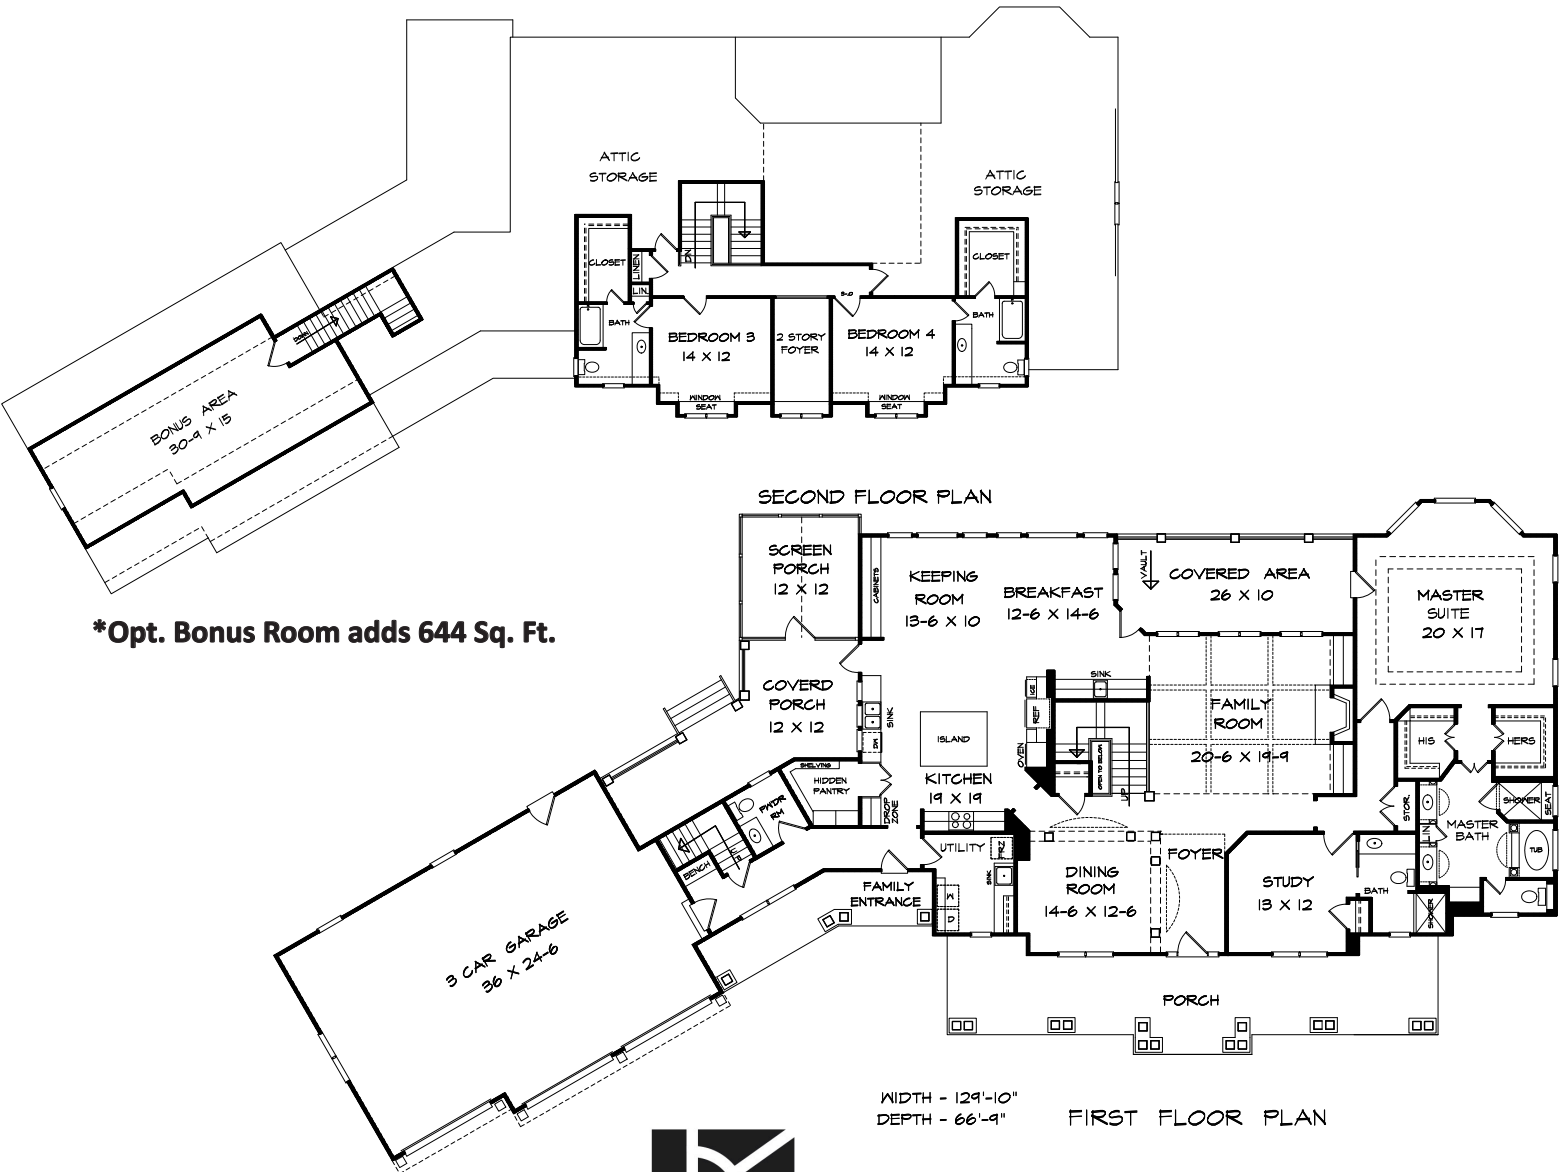

# Chamblee Park 3180 Sq. Ft.

**\*Opt. Bonus Room adds 644 Sq. Ft.**

DK DESIGNS, INC.

info@dkplans.com  
(770) 460-9495

This plan is copyrighted by DK Designs, Inc. and cannot be copied or reproduced without written permission.